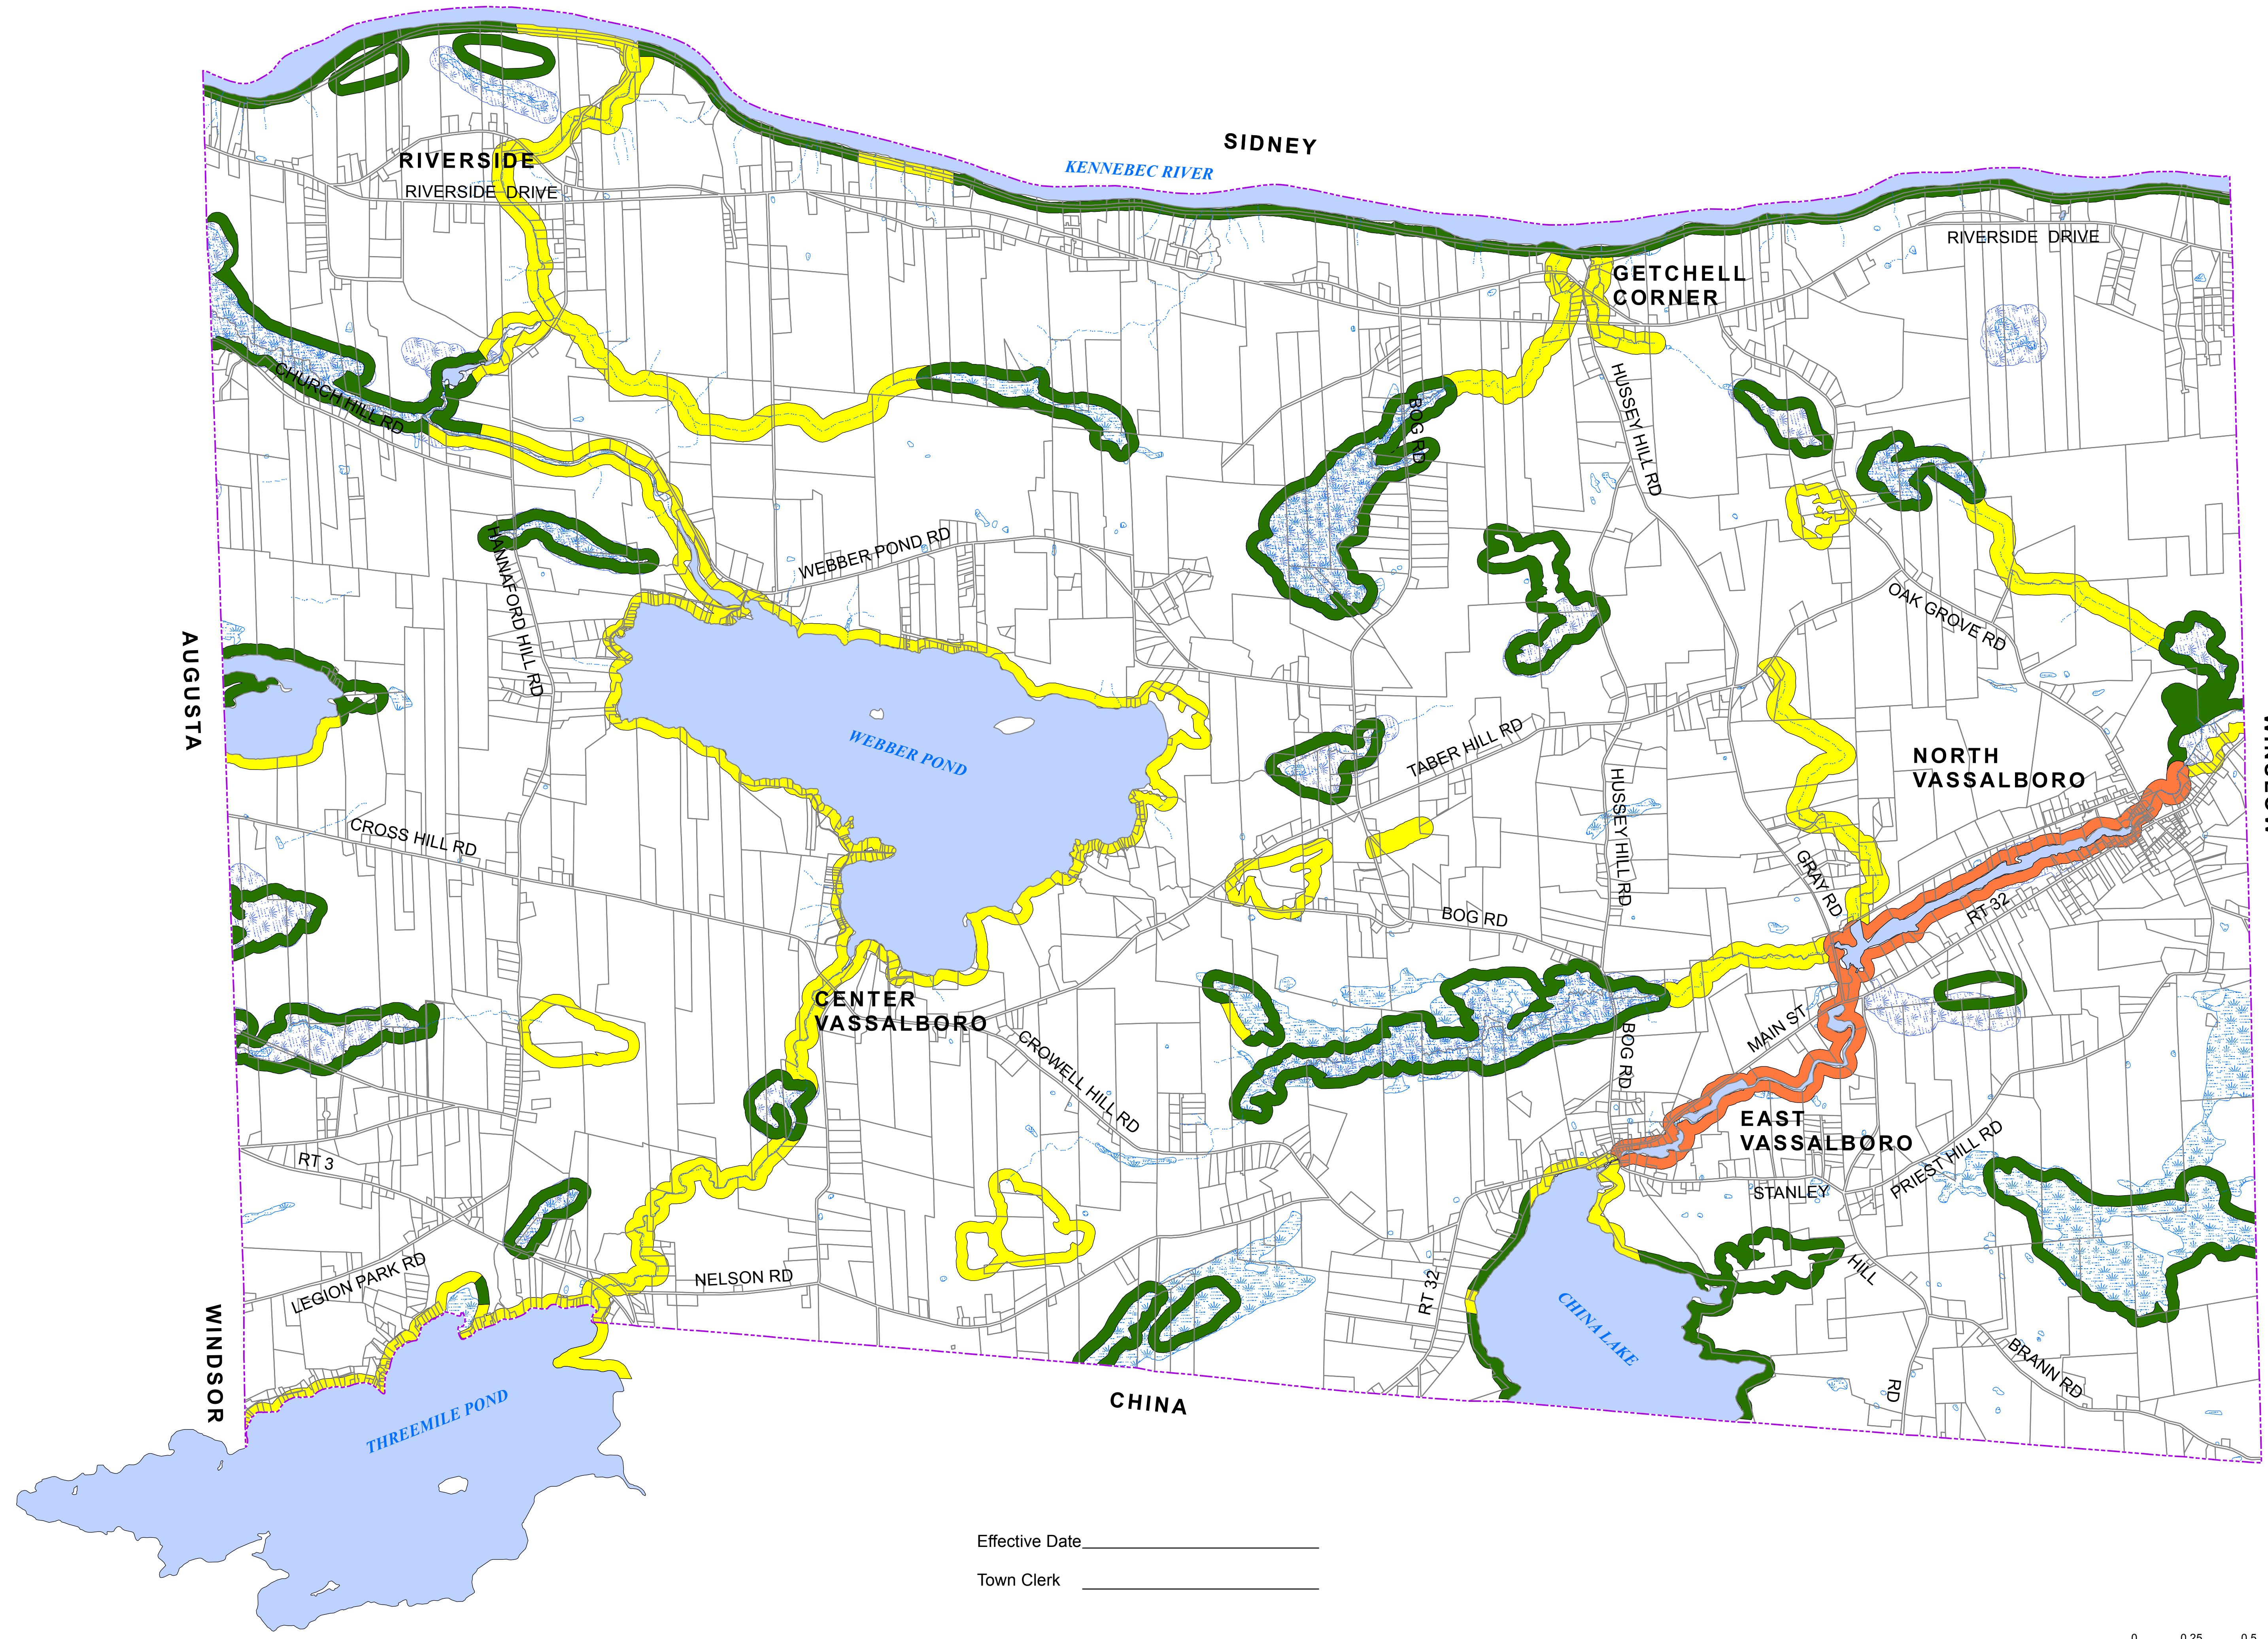

TOWN OF VASSALBORO
KENNEBEC CO. MAINE

LEGEND

- Parcel
- Town Line
- Lake or Pond
- Marsh
- Stream

SHORELAND ZONING

- Limited Residential District
- Limited Residential/Commercial District
- Resource Protection District

Effective Date _____
 Town Clerk _____

SHORELAND ZONING
 Printed: 2/10/2011
 Effective Date: 2/10/2011